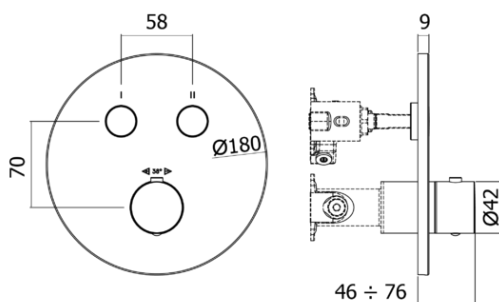

# compact box

External set for concealed thermostatic shower mixer (2 functions) complete with:

- thermostatic mixer body (with thermostatic cartridge)
- round metal wall plate Ø180mm
- round handle

External set for concealed thermostatic shower mixer (2 functions) complete with:

- thermostatic mixer body (with thermostatic cartridge)
- round metal wall plate Ø180mm
- round handle

## CPT 018

- CR- Chrome | Chrome
- BO- Matt white | Matt white
- NO- Matt black | Matt black
- HG- Honey gold finish | Honey gold finish
- HGSP- Brushed honey gold finish | Brushed honey gold finish
- ST- Steel looking finish | Steel looking finish