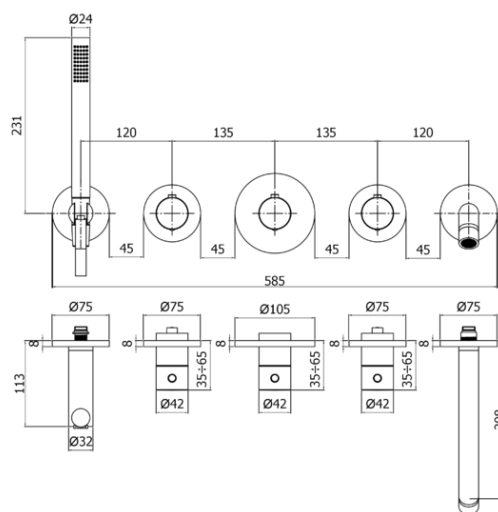

modular box

• External set for concealed thermostatic shower/bath mixer (2 functions) complete with:

- wall plates
- handles
- shower set
- spout

• External set for concealed thermostatic shower/bath mixer (2 functions) complete with:

- wall plates
- handles
- shower set
- spout

MDE 001

CR- Chrome | Chrome

BO- Matt white | Matt white

NO- Matt black | Matt black

HG- Honey gold finish | Honey gold finish

HGSP- Brushed honey gold finish | Brushed honey gold finish