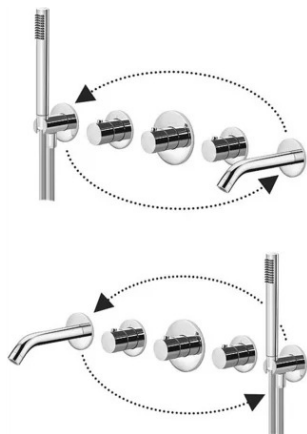

modular box

• External set for concealed thermostatic shower/bath mixer (2 functions) complete with:

- wall plates
- handles
- shower set
- spout

• External set for concealed thermostatic shower/bath mixer (2 functions) complete with:

- wall plates
- handles
- shower set
- spout

MDE 001

CR- Chrome | Chrome

BO- Matt white | Matt white

NO- Matt black | Matt black

HG- Honey gold finish | Honey gold finish

HGSP- Brushed honey gold finish | Brushed honey gold finish

ST- Steel looking finish | Steel looking finish

ZPRO 097

• CR- Chrome

• BO- Matt white

• NO- Matt black

• HG- Honey gold finish

• HGSP- Brushed honey gold finish

• ST- Steel looking finish