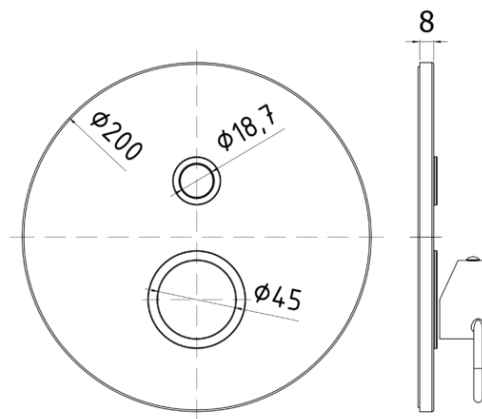

incassi projects - concealed mixer projects

- External set for art. JK 015CR
- External set for art. JK 015CR

ARTICOLO ARTICLE

JK 015CREST

- to be completed only with art. INC01535CR
- to be completed only with art. INC01535CR