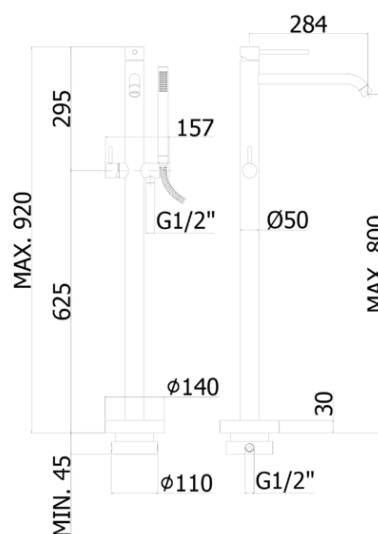

light

- Free-standing bath/shower mixer complete with:
- spout with aerator M24x1
- Master (single spray) metal hand-shower
- silver PVC hose - 1/2"x1/2" / L.1500mm
- set of 2 stainless steel hoses - M15x1/L.650 mm
- Free-standing bath/shower mixer complete with:
- spout with aerator M24x1
- Master (single spray) metal hand-shower
- silver PVC hose - 1/2"x1/2" / L.1500mm
- set of 2 stainless steel hoses - M15x1/L.650 mm

		Pressione / Pressure (bar)									
		0,5	1	1.5	2	2.5	3	3.5	4	4.5	5
Portata / Flow rate (l / min)	Uscita outlet	7.64	11.29	13.99	16.24	18.35	20.19	21.95	23.45	24.89	26.36
	bocca - spout	3.89	5.87	7.34	8.65	9.79	10.89	11.8	12.72	13.55	14.34
	doccia - hand shower										