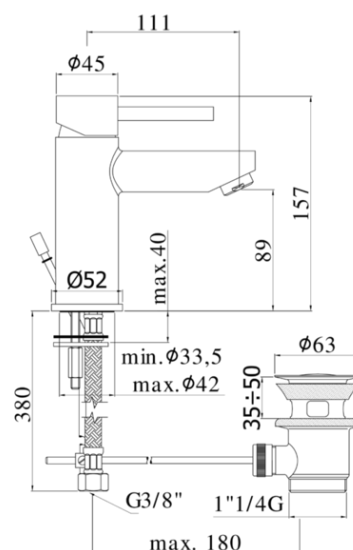

stick

DESCRIZIONE | DESCRIPTION

- Miscelatore lavabo completo di:
- cartuccia Energy & Water Saving
- aeratore M24x1 con riduttore di portata
- set 2 flessibili inox 3/8"G
- Wash basin mixer complete with:
- Energy & Water Saving cartridge
- aerator M24x1 with flow reducer
- set of 2 stainless steel hoses 3/8"G

ARTICOLO | ARTICLE

SK 075H.. -EWS

- con scarico automatico 1"1/4G
- with 1"1/4G pop up waste

SK 071H.. -EWS

- senza scarico
- without pop up waste

FINITURE | FINISHES

SK 075H.. -EWS

- CR- Cromo | Chrome
- ST- Steel looking | Steel looking finish