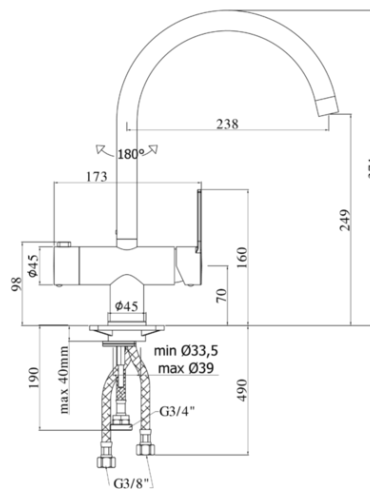

# ringo-west

- One-hole sink mixer with swivelling spout complete with:
- aerator M22x1
- set of 2 stainless steel hoses 3/8"G
- 1 stainless steel hose 3/4"G
- One-hole sink mixer with swivelling spout complete with:
- aerator M22x1
- set of 2 stainless steel hoses 3/8"G
- 1 stainless steel hose 3/4"G

## RAPPORTO PROVA PORTATA FLOW RATE REPORT

		Pressione / Pressure ( bar )									
		Uscita outlet									
Portata / Flow rate ( l / min )		0,5	1	1,5	2	2,5	3	3,5	4	4,5	5
getto normale - normal jet		5.57	7.96	9.72	11.29	12.56	13.78	14.89	15.88	16.89	17.81
lavastoviglie - washing machine		3.05	4.35	5.29	6.11	6.79	7.48	8.1	8.73	9.17	9.63