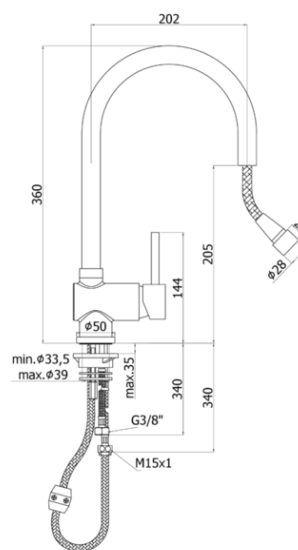

stick

- One-hole sink mixer with swivelling spout complete with:
- set of 2 stainless steel hoses 3/8"G
- 1 stainless steel hose M15x1
- 1/2"-M15x1 / L.1500mm nylon hose with ecological weight

SK 185

CR- Chrome | Chrome

ST- Steel looking finish | Steel looking finish

- One-hole sink mixer with swivelling spout complete with:
- set of 2 stainless steel hoses 3/8"G
- 1 stainless steel hose M15x1
- 1/2"-M15x1 / L.1500mm nylon hose with ecological weight

ARTICOLO ARTICLE

SK 185..

- with (single spray) metal pull out hand-shower
- with (single spray) metal pull out hand-shower

RAPPORTO PROVA PORTATA FLOW RATE REPORT

	Uscita outlet	Pressione / Pressure (bar)									
		0,5	1	1.5	2	2.5	3	3.5	4	4.5	5
Portata / Flow rate (l / min)		4.48	6.32	7.87	9.14	10.24	11.25	12.17	13.09	13.87	14.67