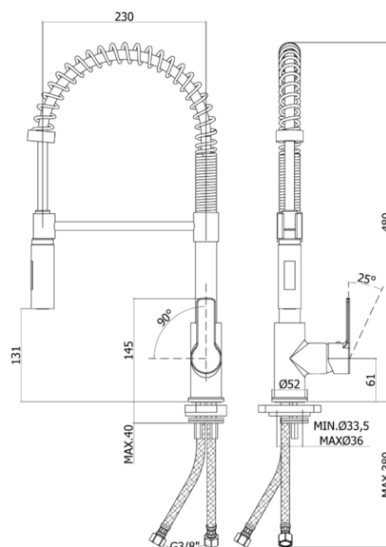

red

- One-hole sink mixer with swivelling spout complete with:
- Minimal ABS hand-shower (two spray-functions)
- set of 2 stainless steel hoses 3/8"G

RED 179
CR- Chrome | Chrome

- One-hole sink mixer with swivelling spout complete with:
- Minimal ABS hand-shower (two spray-functions)
- set of 2 stainless steel hoses 3/8"G

ARTICOLO ARTICLE

RED 179..

- Professional
- Professional

RAPPORTO PROVA PORTATA FLOW RATE REPORT

	Uscita outlet	Pressione / Pressure (bar)									
		0,5	1	1.5	2	2.5	3	3.5	4	4.5	5
Portata / Flow rate (l / min)		3.57	5.21	6.42	7.42	8.3	9.13	9.91	10.6	11.27	11.89