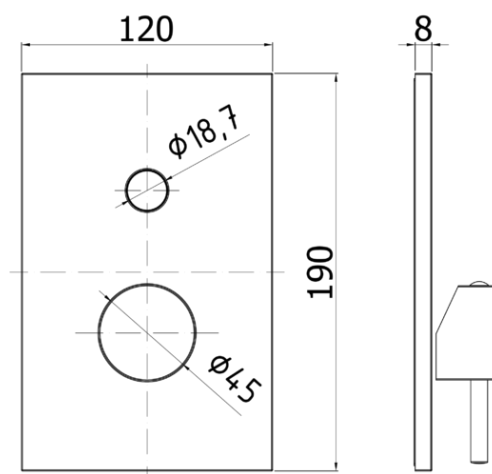

incassi projects - concealed mixer projects

DESCRIZIONE | DESCRIPTION

- Set esterno per art. LEA 015CR
- External set for art. LEA 015CR

ARTICOLO | ARTICLE

LEA 015CREST

- da abbinare solo con art. INC01535CR
- to be completed only with art. INC01535CR