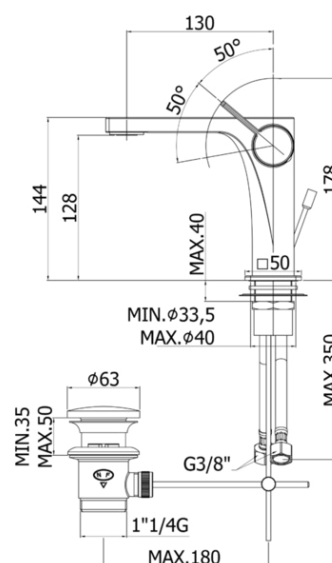

rock

DESCRIZIONE | DESCRIPTION

- Miscelatore lavabo completo di:
- aeratore M24x1
- set 2 flessibili inox 3/8"G
- Wash basin mixer complete with:
- aerator M24x1
- set of 2 stainless steel hoses 3/8"G

FINITURE | FINISHES

- RO 075**
 CR- Cromo | Chrome
 ST- Steel looking | Steel looking finish
- RO 071**
 CR- Cromo | Chrome
 ST- Steel looking | Steel looking finish
- RO 071K**
 CR- Cromo | Chrome

ARTICOLO | ARTICLE

- RO 075..**
- con scarico automatico 1"1/4G
 - with 1"1/4G pop up waste

- RO 071..**
- senza scarico
 - without pop up waste

- RO 071K..**
- con scarico Clic-Clac 1"1/4G
 - with 1"1/4G Clic-Clac press top waste

RAPPORTO PROVA PORTATA | FLOW RATE REPORT

	Uscita outlet	Pressione / Pressure (bar)									
		0,5	1	1.5	2	2.5	3	3.5	4	4.5	5
Portata / Flow rate (l / min)		4.51	6.28	7.72	8.94	9.96	10.89	11.76	12.57	13.31	14.03