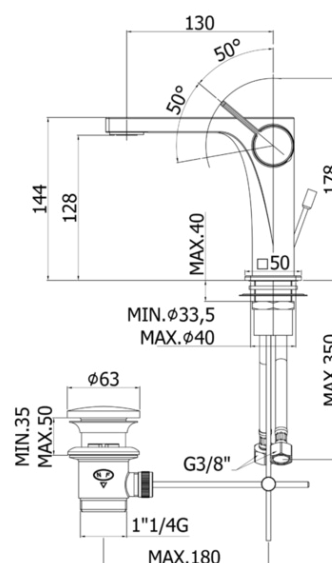

rock

- Wash basin mixer complete with:
- aerator M24x1
- set of 2 stainless steel hoses 3/8"G
- Wash basin mixer complete with:
- aerator M24x1
- set of 2 stainless steel hoses 3/8"G

RO 075

CR- Chrome | Chrome
ST- Steel looking finish | Steel looking finish

RO 071

CR- Chrome | Chrome
ST- Steel looking finish | Steel looking finish

RO 071K

CR- Chrome | Chrome

ARTICOLO ARTICLE

RO 075..

- with 1"1/4G pop up waste
- with 1"1/4G pop up waste

RO 071..

- without pop up waste
- without pop up waste

RO 071K..

- with 1"1/4G Clic-Clac press top waste
- with 1"1/4G Clic-Clac press top waste

RAPPORTO PROVA PORTATA FLOW RATE REPORT

	Uscita outlet	Pressione / Pressure (bar)									
		0,5	1	1.5	2	2.5	3	3.5	4	4.5	5
Portata / Flow rate (l / min)		4.51	6.28	7.72	8.94	9.96	10.89	11.76	12.57	13.31	14.03