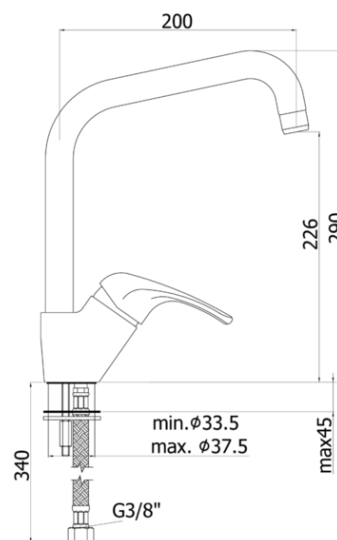

nettuno due

- One-hole sink mixer complete with:
- aerator M22x1F
- set of 2 stainless steel hoses 3/8"G
- One-hole sink mixer complete with:
- aerator M22x1F
- set of 2 stainless steel hoses 3/8"G

ND 180

ARTICOLO ARTICLE

ND 180..

- with swivelling spout
- with swivelling spout

RAPPORTO PROVA PORTATA FLOW RATE REPORT

	Uscita outlet	Pressione / Pressure (bar)									
		0,5	1	1.5	2	2.5	3	3.5	4	4.5	5
Portata / Flow rate (l / min)		6.43	9.27	11.26	13.01	14.73	16.05	17.43	18.65	19.73	20.88