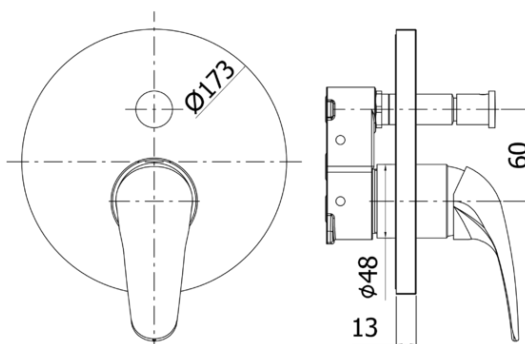

duemila

-
- External set for concealed shower mixer (2 outlets) complete with:
 - mixer body
 - ABS wall plate Ø173 mm and lever

- External set for concealed shower mixer (2 outlets) complete with:
 - mixer body
 - ABS wall plate Ø173 mm and lever

ARTICOLO ARTICLE

DU BOX015..

- with push diverter
- with push diverter

ZPRO BOX015..

- Extension with diverter for art. BOX015
- H30mm

DU BOX015

CR- Chrome | Chrome

ZPRO BOX015