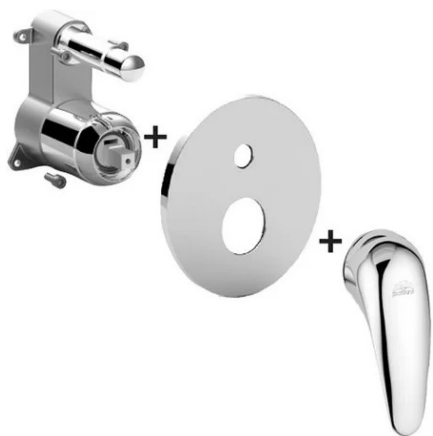

duemila

-
- External set for concealed shower mixer (2 outlets) complete with:
 - mixer body
 - ABS wall plate Ø173 mm and lever

- External set for concealed shower mixer (2 outlets) complete with:
 - mixer body
 - ABS wall plate Ø173 mm and lever

ARTICOLO ARTICLE

DU BOX015..

- with push diverter
- with push diverter

ZPRO BOX015..

- Extension with diverter for art. BOX015
- H30mm

DU BOX015

CR- Chrome | Chrome

ZPRO BOX015