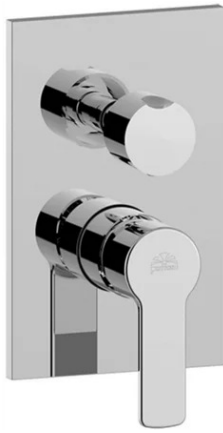

red

- Concealed shower mixer (3 outlets) complete with:
 - wall plate 120x190mm
 - 1/2" G connections
- Concealed shower mixer (3 outlets) complete with:
 - wall plate 120x190mm
 - 1/2" G connections

ARTICOLO ARTICLE

RED 019..

- with diverter cartridge (3 outlets + 3 combined positions)
- with diverter cartridge (3 outlets + 3 combined positions)

ZPRO 068..

- Extension with diverter for artt. 018-019
- H30mm

RAPPORTO PROVA PORTATA FLOW RATE REPORT