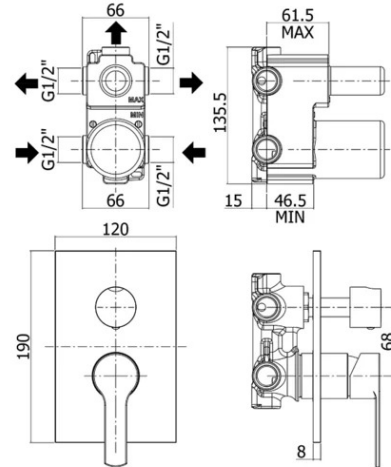

red

- Concealed shower mixer (3 outlets) complete with:
 - wall plate 120x190mm
 - 1/2" G connections
- Concealed shower mixer (3 outlets) complete with:
 - wall plate 120x190mm
 - 1/2" G connections

ARTICOLO ARTICLE

RED 019..

- with diverter cartridge (3 outlets + 3 combined positions)
- with diverter cartridge (3 outlets + 3 combined positions)

ZPRO 068..

- Extension with diverter for artt. 018-019
- H30mm

RAPPORTO PROVA PORTATA FLOW RATE REPORT

		Pressione / Pressure (bar)									
		0,5	1	1.5	2	2.5	3	3.5	4	4.5	5
Portata / Flow rate (l / min)	uscita sopra - up outlet	5.66	7.94	9.77	11.22	12.59	13.78	14.86	15.89	16.83	17.81
	uscita destra - right outlet	5.53	7.73	9.52	11.08	12.37	13.59	14.65	15.7	16.65	17.59
	uscita sinistra - left outlet	5.6	7.76	9.49	11.07	12.3	13.49	14.52	15.54	16.43	17.37