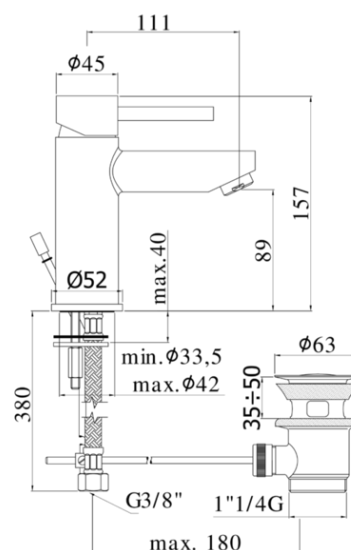

stick

- Wash basin mixer complete with:
- Energy & Water Saving cartridge
- aerator M24x1 with flow reducer
- set of 2 stainless steel hoses 3/8"G

- Wash basin mixer complete with:
- Energy & Water Saving cartridge
- aerator M24x1 with flow reducer
- set of 2 stainless steel hoses 3/8"G

ARTICOLO ARTICLE

SK 075H.. -EWS

- with 1"1/4G pop up waste
- with 1"1/4G pop up waste

SK 071H.. -EWS

- without pop up waste
- without pop up waste

SK 075H.. -EWS

CR- Chrome | Chrome

ST- Steel looking finish | Steel looking finish