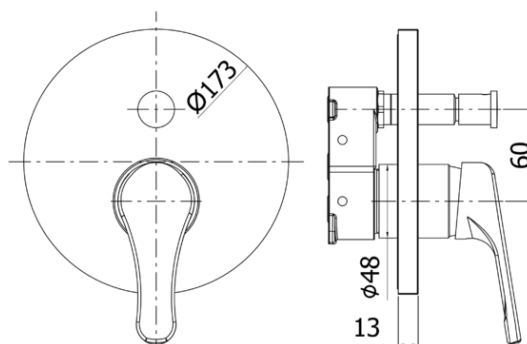

nettuno

-
- External set for concealed shower mixer (2 outlets) complete with:
 - mixer body
 - ABS wall plate Ø173 mm and lever

- External set for concealed shower mixer (2 outlets) complete with:
 - mixer body
 - ABS wall plate Ø173 mm and lever

ARTICOLO ARTICLE

NT BOX015..

- with push diverter
- with push diverter

ZPRO BOX015..

- Extension with diverter for art. BOX015
- H30mm

NT BOX015

CR- Chrome | Chrome

ZPRO BOX015